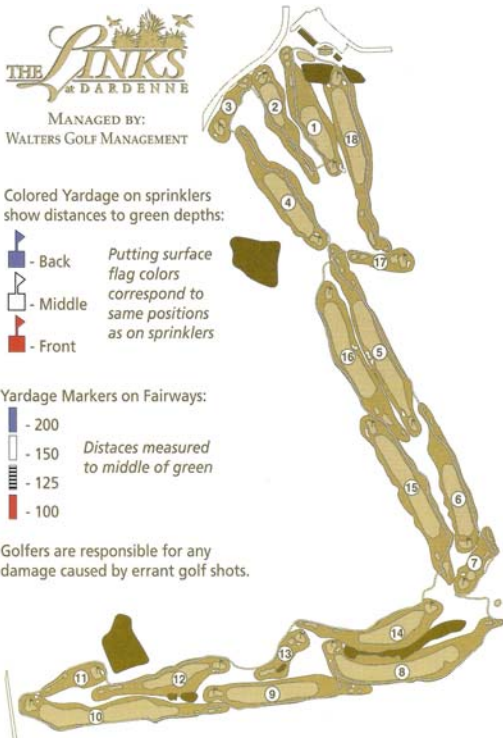

MANAGED BY:
WALTERS GOLF MANAGEMENT

Colored Yardage on sprinklers
show distances to green depths:

- Back   *Putting surface
  flag colors
  correspond to
  same positions
  as on sprinklers*
- Middle
- Front

Yardage Markers on Fairways:

- 200
- 150   *Distances measured
  to middle of green*
- 125
- 100

Golfers are responsible for any
damage caused by errant golf shots.

HOLE	Rating/Slope	1	2	3	4	5	6	7	8	9	OUT	10	11	12	13	14	15	16	17	18	IN	TOT	HCP	NET
Black	70.6/121	359	352	159	374	539	395	178	556	397	3309	560	168	361	151	413	497	458	145	506	3259	6568		
Blue	68.7/114	342	321	145	362	504	370	154	508	380	3086	550	138	345	134	389	479	411	130	482	3058	6144		
White	67.0/110	320	298	132	348	477	331	139	489	358	2892	508	110	317	122	370	453	389	125	460	2854	5746		
Red	66.5/102	265	238	123	283	434	284	113	440	290	2470	415	90	278	105	303	404	315	100	395	2405	4875		
Handicap		13	9	15	7	3	11	17	1	5		2	18	12	14	10	6	4	16	8				
Par		4	4	3	4	5	4	3	5	4	36	5	3	4	3	4	5	4	3	5	36	72		

Date: _____ Scorer: _____ Attest: _____